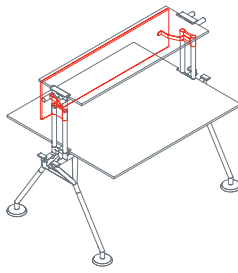

The system's starting point is a tubular metal backbone to which legs, feet, supports, worktops, superstructures and screens can be attached. A plastic vertebra secured to the frame provides orderly access for cables from the floor. Modular cable ducting in painted perforated sheet metal carries cabling under the worktops.

Side return top for pedestal

1NM0101/103: L 39½ D 23¾ H 28¼
1NM0102/104: L 55 D 23¾ H 28¼

Upright

1NM1511: H 15¼

Upper shelf

1NM3011: L 160 D 15¼

Upper end shelf

1NM3023: D 15¼

End side screen

1NM2511: L 63 H 13¾

Nomos System

Intermediate screen
1NM2512: L 63 H 13¾

Front screen
1NM2521: L 63 H 12

Modesty panel
1NM2532: L 63 H 12

Cable management hook
1NM1521

Cable management hook
1NM1531