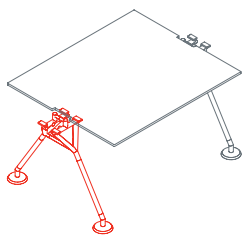

Nomos System

Leg

1NM1011: D 23¾ H 28¼
1NM1012: D 31½ H 28¼
1NM1013: D 39½ H 28¼
1NM1014: D 47¼ H 28¼