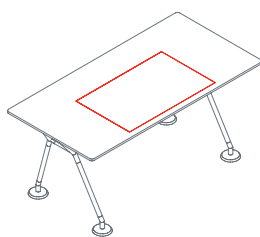

The system's starting point is a tubular metal backbone to which legs, feet, supports, worktops, superstructures and screens can be attached. A plastic vertebra secured to the frame provides orderly access for cables from the floor. Modular cable ducting in painted perforated sheet metal carries cabling under the worktops.

DESIGNER

Norman Foster

AWARDS

Compasso d'oro 1987

Nomos System

Leg

1NM1011: D 23¾ H 28¼
1NM1012: D 31½ H 28¼
1NM1013: D 39½ H 28¼
1NM1014: D 47¼ H 28¼

Top

Top arranged for leather desk pad

1NM0053: L 63 D 31½
1NM0054: L 71 D 31½
1NM0055: L 78¾ D 31½
1NM0056: L 63 D 39½
1NM0057: L 71 D 39½
1NM0058: L 78¾ D 39½

Leather desk pad

1NM0052

Side return top

1NM0031: L 63 D 31½
1NM0032: L 160 D 31½
1NM0033: L 160 D 47¼