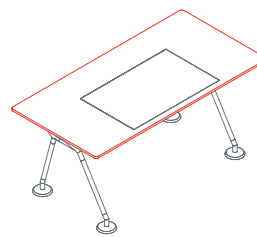

The system's starting point is a tubular metal backbone to which legs, feet, supports, worktops, superstructures and screens can be attached. A plastic vertebra secured to the frame provides orderly access for cables from the floor. Modular cable ducting in painted perforated sheet metal carries cabling under the worktops.

DESIGNER

Norman Foster

AWARDS

Compasso d'oro 1987

Nomos System

Leg

1NM1011: D 23¾ H 28¼
1NM1012: D 31½ H 28¼
1NM1013: D 39½ H 28¼
1NM1014: D 47¼ H 28¼

Top

Top arranged for leather desk pad

1NM0053: L 63 D 31½
1NM0054: L 71 D 31½
1NM0055: L 78¾ D 31½
1NM0056: L 63 D 39½
1NM0057: L 71 D 39½
1NM0058: L 78¾ D 39½

Leather desk pad

1NM0052

Side return top

1NM0031: L 63 D 31½
1NM0032: L 160 D 31½
1NM0033: L 160 D 47¼