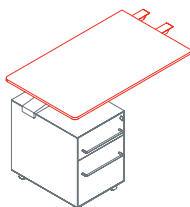

Side return top for pedestal

1NM0101/103: L 39½ D 23¾ H 28¼
1NM0102/104: L 55 D 23¾ H 28¼