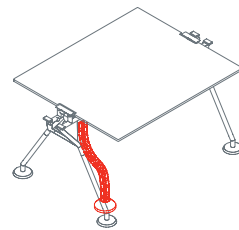

Side return top for pedestal

1NM0101/103: L 39½ D 23¾ H 28¼
1NM0102/104: L 55 D 23¾ H 28¼

Upright

1NM1511: H 15¼

Upper shelf

1NM3011: L 160 D 15¼

Upper end shelf

1NM3023: D 15¼

End side screen

1NM2511: L 63 H 13¾

Nomos System

Intermediate screen
1NM2512: L 63 H 13¾

Front screen
1NM2521: L 63 H 12

Modesty panel
1NM2532: L 63 H 12

Cable management hook
1NM1521

Cable management hook
1NM1531

Black plastic cable management vertebra
1NM1541

Cable tray
1NM1551: L 31½
1NM1552: L 47¼
1NM1553: L 63

Nomos System

Top
1NM0059: L 47¼ D 23¾

Top
1NM0051: L 78¾ D 23¾

Top
1NM0061: L 63 D 31½
1NM0062: L 71 D 31½
1NM0063: L 78¾ D 31½
1NM0064: L 63 D 39½
1NM0065: L 71 D 39½
1NM0066: L 78¾ D 39½

Intermediate top
1NM0071: L 47¼ D 23¾
1NM0072: L 63 D 23¾

End side top
1NM0081: L 140 D 23¾
1NM0082: L 71 D 23¾

Intermediate meeting top
1NM0073: L 47¼ D 55
1NM0074: L 63 D 55

End side meeting top
1NM0083: L 55 D 47¼
1NM0084: L 63 D 47¼
1NM0085: L 71 D 47¼
1NM0086: L 78¾ D 47¼
1NM0087: L 63 D 55
1NM0088: L 78¾ D 55