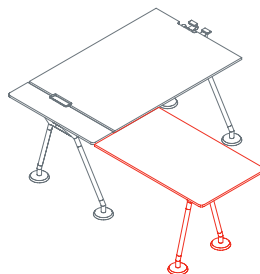

The system's starting point is a tubular metal backbone to which legs, feet, supports, worktops, superstructures and screens can be attached. A plastic vertebra secured to the frame provides orderly access for cables from the floor. Modular cable ducting in painted perforated sheet metal carries cabling under the worktops.

Top arranged for leather desk pad

1NM0053: L 63 D 31½
1NM0054: L 71 D 31½
1NM0055: L 78¾ D 31½
1NM0056: L 63 D 39½
1NM0057: L 71 D 39½
1NM0058: L 78¾ D 39½

Leather desk pad

1NM0052

Side return top

1NM0031: L 63 D 31½
1NM0032: L 160 D 31½
1NM0033: L 160 D 47¼

End top

1NM0041/47: L 8 D 23¾
1NM0042/48: L 8 D 31½
1NM0043/49: L 8 D 31½
1NM0044/50: L 8 D 39½
1NM0045/40: L 8 D 47¼
1NM0046: L 15¾ D 63

Side return top

1NM0091: L 39½ D 23¾ H 28¼
1NM0092: L 55 D 23¾ H 28¼