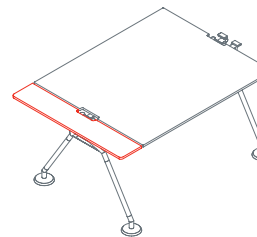

Top arranged for leather desk pad

1NM0053: L 63 D 31½
1NM0054: L 71 D 31½
1NM0055: L 78¾ D 31½
1NM0056: L 63 D 39½
1NM0057: L 71 D 39½
1NM0058: L 78¾ D 39½

Leather desk pad

1NM0052

Side return top

1NM0031: L 63 D 31½
1NM0032: L 160 D 31½
1NM0033: L 160 D 47¼

End top

1NM0041/47: L 8 D 23¾
1NM0042/48: L 8 D 31½
1NM0043/49: L 8 D 31½
1NM0044/50: L 8 D 39½
1NM0045/40: L 8 D 47¼
1NM0046: L 15¾ D 63

Side return top

1NM0091: L 39½ D 23¾ H 28¼
1NM0092: L 55 D 23¾ H 28¼

Side return top for pedestal

1NM0101/103: L 39½ D 23¾ H 28¼
1NM0102/104: L 55 D 23¾ H 28¼

Upright

1NM1511: H 15¼

Upper shelf

1NM3011: L 160 D 15¼

Upper end shelf

1NM3023: D 15¼