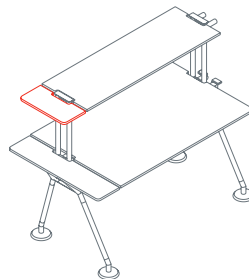

The system's starting point is a tubular metal backbone to which legs, feet, supports, worktops, superstructures and screens can be attached. A plastic vertebra secured to the frame provides orderly access for cables from the floor. Modular cable ducting in painted perforated sheet metal carries cabling under the worktops.

Side return top for pedestal

1NM0101/103: L 39½ D 23¾ H 28¼
1NM0102/104: L 55 D 23¾ H 28¼

Upright

1NM1511: H 15¼

Upper shelf

1NM3011: L 160 D 15¼

Upper end shelf

1NM3023: D 15¼