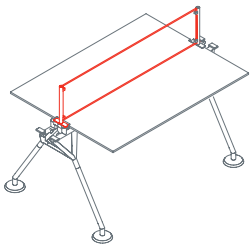

Nomos System

Intermediate screen
1NM2512: L 63 H 13¾