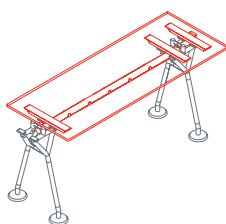

Black plastic cable management vertebra
1NM1541

Cable tray
1NM1551: L 31½
1NM1552: L 47¼
1NM1553: L 63

Nomos System

Top
1NM0059: L 47¼ D 23¾

Top
1NM0051: L 78¾ D 23¾

Top
1NM0061: L 63 D 31½
1NM0062: L 71 D 31½
1NM0063: L 78¾ D 31½
1NM0064: L 63 D 39½
1NM0065: L 71 D 39½
1NM0066: L 78¾ D 39½

Intermediate top
1NM0071: L 47¼ D 23¾
1NM0072: L 63 D 23¾

End side top
1NM0081: L 140 D 23¾
1NM0082: L 71 D 23¾

Intermediate meeting top
1NM0073: L 47¼ D 55
1NM0074: L 63 D 55

End side meeting top
1NM0083: L 55 D 47¼
1NM0084: L 63 D 47¼
1NM0085: L 71 D 47¼
1NM0086: L 78¾ D 47¼
1NM0087: L 63 D 55
1NM0088: L 78¾ D 55