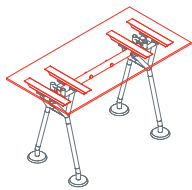

The system's starting point is a tubular metal backbone to which legs, feet, supports, worktops, superstructures and screens can be attached. A plastic vertebra secured to the frame provides orderly access for cables from the floor. Modular cable ducting in painted perforated sheet metal carries cabling under the worktops.

Side return top for pedestal

1NM0101/103: L 39½ D 23¾ H 28¼
1NM0102/104: L 55 D 23¾ H 28¼

Upright

1NM1511: H 15¼

Upper shelf

1NM3011: L 160 D 15¼

Upper end shelf

1NM3023: D 15¼

End side screen

1NM2511: L 63 H 13¾

Nomos System

Intermediate screen
1NM2512: L 63 H 13¾

Front screen
1NM2521: L 63 H 12

Modesty panel
1NM2532: L 63 H 12

Cable management hook
1NM1521

Cable management hook
1NM1531

Black plastic cable management vertebra
1NM1541

Cable tray
1NM1551: L 31½
1NM1552: L 47¼
1NM1553: L 63

Nomos System

Top
1NM0059: L 47¼ D 23¾

Top
1NM0051: L 78¾ D 23¾

Top
1NM0061: L 63 D 31½
1NM0062: L 71 D 31½
1NM0063: L 78¾ D 31½
1NM0064: L 63 D 39½
1NM0065: L 71 D 39½
1NM0066: L 78¾ D 39½