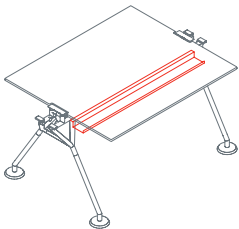

The system's starting point is a tubular metal backbone to which legs, feet, supports, worktops, superstructures and screens can be attached. A plastic vertebra secured to the frame provides orderly access for cables from the floor. Modular cable ducting in painted perforated sheet metal carries cabling under the worktops.

Side return top for pedestal

1NM0101/103: L 39½ D 23¾ H 28¼
1NM0102/104: L 55 D 23¾ H 28¼

Upright

1NM1511: H 15¼

Upper shelf

1NM3011: L 160 D 15¼

Upper end shelf

1NM3023: D 15¼

End side screen

1NM2511: L 63 H 13¾

Nomos System

Intermediate screen
1NM2512: L 63 H 13¾

Front screen
1NM2521: L 63 H 12

Modesty panel
1NM2532: L 63 H 12

Cable management hook
1NM1521

Cable management hook
1NM1531

Black plastic cable management vertebra
1NM1541

Cable tray
1NM1551: L 31½
1NM1552: L 47¼
1NM1553: L 63

Nomos System

Top
1NM0059: L 47¼ D 23¾

Top
1NM0051: L 78¾ D 23¾

Top
1NM0061: L 63 D 31½
1NM0062: L 71 D 31½
1NM0063: L 78¾ D 31½
1NM0064: L 63 D 39½
1NM0065: L 71 D 39½
1NM0066: L 78¾ D 39½