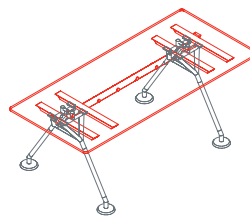

The system's starting point is a tubular metal backbone to which legs, feet, supports, worktops, superstructures and screens can be attached. A plastic vertebra secured to the frame provides orderly access for cables from the floor. Modular cable ducting in painted perforated sheet metal carries cabling under the worktops.

Black plastic cable management vertebra
1NM1541

Cable tray
1NM1551: L 31½
1NM1552: L 47¼
1NM1553: L 63

Nomos System

Top
1NM0059: L 47¼ D 23¾

Top
1NM0051: L 78¾ D 23¾

Top
1NM0061: L 63 D 31½
1NM0062: L 71 D 31½
1NM0063: L 78¾ D 31½
1NM0064: L 63 D 39½
1NM0065: L 71 D 39½
1NM0066: L 78¾ D 39½

Intermediate top
1NM0071: L 47¼ D 23¾
1NM0072: L 63 D 23¾

End side top
1NM0081: L 140 D 23¾
1NM0082: L 71 D 23¾

Intermediate meeting top
1NM0073: L 47¼ D 55
1NM0074: L 63 D 55

End side meeting top
1NM0083: L 55 D 47¼
1NM0084: L 63 D 47¼
1NM0085: L 71 D 47¼
1NM0086: L 78¾ D 47¼
1NM0087: L 63 D 55
1NM0088: L 78¾ D 55