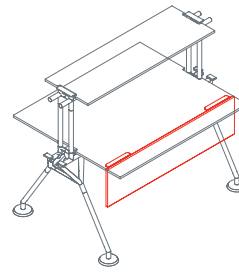

The system's starting point is a tubular metal backbone to which legs, feet, supports, worktops, superstructures and screens can be attached. A plastic vertebra secured to the frame provides orderly access for cables from the floor. Modular cable ducting in painted perforated sheet metal carries cabling under the worktops.

Side return top for pedestal

1NM0101/103: L 39½ D 23¾ H 28¼
1NM0102/104: L 55 D 23¾ H 28¼

Upright

1NM1511: H 15¼

Upper shelf

1NM3011: L 160 D 15¼

Upper end shelf

1NM3023: D 15¼

End side screen

1NM2511: L 63 H 13¾

Nomos System

Intermediate screen
1NM2512: L 63 H 13¾

Front screen
1NM2521: L 63 H 12

Modesty panel
1NM2532: L 63 H 12

Cable management hook
1NM1521

Cable management hook
1NM1531

Black plastic cable management vertebra
1NM1541

Cable tray
1NM1551: L 31½
1NM1552: L 47¼
1NM1553: L 63

Nomos System

Top
1NM0059: L 47¼ D 23¾

Top
1NM0051: L 78¾ D 23¾

Top
1NM0061: L 63 D 31½
1NM0062: L 71 D 31½
1NM0063: L 78¾ D 31½
1NM0064: L 63 D 39½
1NM0065: L 71 D 39½
1NM0066: L 78¾ D 39½