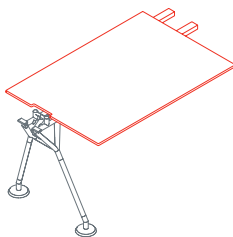

The system's starting point is a tubular metal backbone to which legs, feet, supports, worktops, superstructures and screens can be attached. A plastic vertebra secured to the frame provides orderly access for cables from the floor. Modular cable ducting in painted perforated sheet metal carries cabling under the worktops.

1NM0011: L 31½ D 23¾
1NM0012: L 47¼ D 23¾
1NM0013: L 63 D 23¾
1NM0014: L 31½ D 31½
1NM0015: L 47¼ D 31½
1NM0016: L 63 D 31½
1NM0017: L 31½ D 39½
1NM0018: L 47¼ D 39½
1NM0019: L 63 D 39½
1NM0020: L 31½ D 47¼
1NM0021: L 47¼ D 47¼
1NM0022: L 63 D 47¼
1NM0023: L 63 D 63

Top arranged for leather desk pad

1NM0053: L 63 D 31½
1NM0054: L 71 D 31½
1NM0055: L 78¾ D 31½
1NM0056: L 63 D 39½
1NM0057: L 71 D 39½
1NM0058: L 78¾ D 39½

Leather desk pad

1NM0052

Side return top

1NM0031: L 63 D 31½
1NM0032: L 160 D 31½
1NM0033: L 160 D 47¼