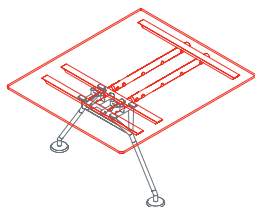

The system's starting point is a tubular metal backbone to which legs, feet, supports, worktops, superstructures and screens can be attached. A plastic vertebra secured to the frame provides orderly access for cables from the floor. Modular cable ducting in painted perforated sheet metal carries cabling under the worktops.

Black plastic cable management vertebra
1NM1541

Cable tray
1NM1551: L 31½
1NM1552: L 47¼
1NM1553: L 63

Nomos System

Top
1NM0059: L 47¼ D 23¾

Top
1NM0051: L 78¾ D 23¾

Top
1NM0061: L 63 D 31½
1NM0062: L 71 D 31½
1NM0063: L 78¾ D 31½
1NM0064: L 63 D 39½
1NM0065: L 71 D 39½
1NM0066: L 78¾ D 39½

Intermediate top
1NM0071: L 47¼ D 23¾
1NM0072: L 63 D 23¾

End side top
1NM0081: L 140 D 23¾
1NM0082: L 71 D 23¾

Intermediate meeting top
1NM0073: L 47¼ D 55
1NM0074: L 63 D 55

End side meeting top
1NM0083: L 55 D 47¼
1NM0084: L 63 D 47¼
1NM0085: L 71 D 47¼
1NM0086: L 78¾ D 47¼
1NM0087: L 63 D 55
1NM0088: L 78¾ D 55