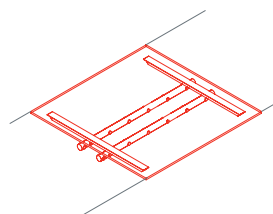

The system's starting point is a tubular metal backbone to which legs, feet, supports, worktops, superstructures and screens can be attached. A plastic vertebra secured to the frame provides orderly access for cables from the floor. Modular cable ducting in painted perforated sheet metal carries cabling under the worktops.

Black plastic cable management vertebra
1NM1541

Cable tray
1NM1551: L 31½
1NM1552: L 47¼
1NM1553: L 63

Nomos System

Top
1NM0059: L 47¼ D 23¾

Top
1NM0051: L 78¾ D 23¾

Top
1NM0061: L 63 D 31½
1NM0062: L 71 D 31½
1NM0063: L 78¾ D 31½
1NM0064: L 63 D 39½
1NM0065: L 71 D 39½
1NM0066: L 78¾ D 39½

Intermediate top
1NM0071: L 47¼ D 23¾
1NM0072: L 63 D 23¾

End side top
1NM0081: L 140 D 23¾
1NM0082: L 71 D 23¾

Intermediate meeting top
1NM0073: L 47¼ D 55
1NM0074: L 63 D 55

End side meeting top
1NM0083: L 55 D 47¼
1NM0084: L 63 D 47¼
1NM0085: L 71 D 47¼
1NM0086: L 78¾ D 47¼
1NM0087: L 63 D 55
1NM0088: L 78¾ D 55