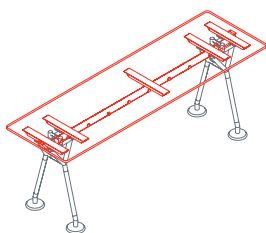

The system's starting point is a tubular metal backbone to which legs, feet, supports, worktops, superstructures and screens can be attached. A plastic vertebra secured to the frame provides orderly access for cables from the floor. Modular cable ducting in painted perforated sheet metal carries cabling under the worktops.

Black plastic cable management vertebra
1NM1541

Cable tray
1NM1551: L 31½
1NM1552: L 47¼
1NM1553: L 63

Nomos System

Top
1NM0059: L 47¼ D 23¾

Top
1NM0051: L 78¾ D 23¾

Top
1NM0061: L 63 D 31½
1NM0062: L 71 D 31½
1NM0063: L 78¾ D 31½
1NM0064: L 63 D 39½
1NM0065: L 71 D 39½
1NM0066: L 78¾ D 39½

Intermediate top
1NM0071: L 47¼ D 23¾
1NM0072: L 63 D 23¾

End side top
1NM0081: L 140 D 23¾
1NM0082: L 71 D 23¾

Intermediate meeting top
1NM0073: L 47¼ D 55
1NM0074: L 63 D 55

End side meeting top
1NM0083: L 55 D 47¼
1NM0084: L 63 D 47¼
1NM0085: L 71 D 47¼
1NM0086: L 78¾ D 47¼
1NM0087: L 63 D 55
1NM0088: L 78¾ D 55