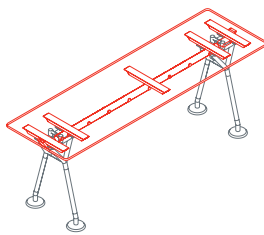

The system's starting point is a tubular metal backbone to which legs, feet, supports, worktops, superstructures and screens can be attached. A plastic vertebra secured to the frame provides orderly access for cables from the floor. Modular cable ducting in painted perforated sheet metal carries cabling under the worktops.

End side screen

1NM2511: L 63 H 13¾

Nomos System

Intermediate screen
1NM2512: L 63 H 13¾

Front screen
1NM2521: L 63 H 12

Modesty panel
1NM2532: L 63 H 12

Cable management hook
1NM1521

Cable management hook
1NM1531

Black plastic cable management vertebra
1NM1541

Cable tray
1NM1551: L 31½
1NM1552: L 47¼
1NM1553: L 63

Nomos System

Top
1NM0059: L 47¼ D 23¾

Top
1NM0051: L 78¾ D 23¾

Top
1NM0061: L 63 D 31½
1NM0062: L 71 D 31½
1NM0063: L 78¾ D 31½
1NM0064: L 63 D 39½
1NM0065: L 71 D 39½
1NM0066: L 78¾ D 39½

Intermediate top
1NM0071: L 47¼ D 23¾
1NM0072: L 63 D 23¾

End side top
1NM0081: L 140 D 23¾
1NM0082: L 71 D 23¾

Intermediate meeting top
1NM0073: L 47¼ D 55
1NM0074: L 63 D 55

End side meeting top
1NM0083: L 55 D 47¼
1NM0084: L 63 D 47¼
1NM0085: L 71 D 47¼
1NM0086: L 78¾ D 47¼
1NM0087: L 63 D 55
1NM0088: L 78¾ D 55