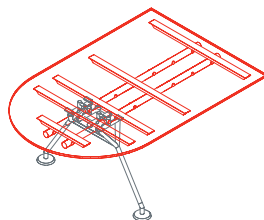

The system's starting point is a tubular metal backbone to which legs, feet, supports, worktops, superstructures and screens can be attached. A plastic vertebra secured to the frame provides orderly access for cables from the floor. Modular cable ducting in painted perforated sheet metal carries cabling under the worktops.

Black plastic cable management vertebra
1NM1541

Cable tray
1NM1551: L 31½
1NM1552: L 47¼
1NM1553: L 63

Nomos System

Top
1NM0059: L 47¼ D 23¾

Top
1NM0051: L 78¾ D 23¾

Top
1NM0061: L 63 D 31½
1NM0062: L 71 D 31½
1NM0063: L 78¾ D 31½
1NM0064: L 63 D 39½
1NM0065: L 71 D 39½
1NM0066: L 78¾ D 39½

Intermediate top
1NM0071: L 47¼ D 23¾
1NM0072: L 63 D 23¾

End side top
1NM0081: L 140 D 23¾
1NM0082: L 71 D 23¾

Intermediate meeting top
1NM0073: L 47¼ D 55
1NM0074: L 63 D 55

End side meeting top
1NM0083: L 55 D 47¼
1NM0084: L 63 D 47¼
1NM0085: L 71 D 47¼
1NM0086: L 78¾ D 47¼
1NM0087: L 63 D 55
1NM0088: L 78¾ D 55

End side meeting top
1NM0311: L 72 D 47¼
1NM0312: L 80 D 47¼
1NM0313: L 72 D 55
1NM0314: L 87¾ D 55