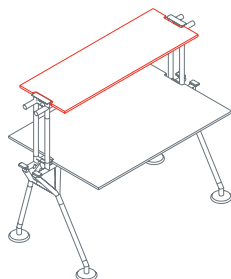

The system's starting point is a tubular metal backbone to which legs, feet, supports, worktops, superstructures and screens can be attached. A plastic vertebra secured to the frame provides orderly access for cables from the floor. Modular cable ducting in painted perforated sheet metal carries cabling under the worktops.

Top arranged for leather desk pad

1NM0053: L 63 D 31½
1NM0054: L 71 D 31½
1NM0055: L 78¾ D 31½
1NM0056: L 63 D 39½
1NM0057: L 71 D 39½
1NM0058: L 78¾ D 39½

Leather desk pad

1NM0052

Side return top

1NM0031: L 63 D 31½
1NM0032: L 160 D 31½
1NM0033: L 160 D 47¼

End top

1NM0041/47: L 8 D 23¾
1NM0042/48: L 8 D 31½
1NM0043/49: L 8 D 31½
1NM0044/50: L 8 D 39½
1NM0045/40: L 8 D 47¼
1NM0046: L 15¾ D 63

Side return top

1NM0091: L 39½ D 23¾ H 28¼
1NM0092: L 55 D 23¾ H 28¼

Side return top for pedestal

1NM0101/103: L 39½ D 23¾ H 28¼
1NM0102/104: L 55 D 23¾ H 28¼

Upright

1NM1511: H 15¼

Upper shelf

1NM3011: L 160 D 15¼

Upper end shelf

1NM3023: D 15¼