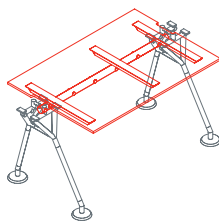

The system's starting point is a tubular metal backbone to which legs, feet, supports, worktops, superstructures and screens can be attached. A plastic vertebra secured to the frame provides orderly access for cables from the floor. Modular cable ducting in painted perforated sheet metal carries cabling under the worktops.

DESIGNER

Norman Foster

AWARDS

Compasso d'oro 1987

Nomos System

Leg

1NM1011: D 23¾ H 28¼
1NM1012: D 31½ H 28¼
1NM1013: D 39½ H 28¼
1NM1014: D 47¼ H 28¼

Top

Top arranged for leather desk pad

1NM0053: L 63 D 31½
1NM0054: L 71 D 31½
1NM0055: L 78¾ D 31½
1NM0056: L 63 D 39½
1NM0057: L 71 D 39½
1NM0058: L 78¾ D 39½

Leather desk pad

1NM0052

Side return top

1NM0031: L 63 D 31½
1NM0032: L 160 D 31½
1NM0033: L 160 D 47¼