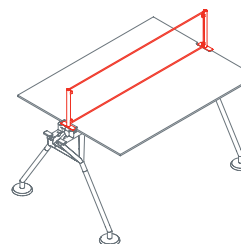

Side return top for pedestal

1NM0101/103: L 39½ D 23¾ H 28¼
1NM0102/104: L 55 D 23¾ H 28¼

Upright

1NM1511: H 15¼

Upper shelf

1NM3011: L 160 D 15¼

Upper end shelf

1NM3023: D 15¼