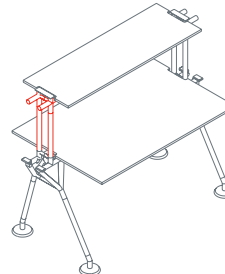

The system's starting point is a tubular metal backbone to which legs, feet, supports, worktops, superstructures and screens can be attached. A plastic vertebra secured to the frame provides orderly access for cables from the floor. Modular cable ducting in painted perforated sheet metal carries cabling under the worktops.

Top arranged for leather desk pad

1NM0053: L 63 D 31½
1NM0054: L 71 D 31½
1NM0055: L 78¾ D 31½
1NM0056: L 63 D 39½
1NM0057: L 71 D 39½
1NM0058: L 78¾ D 39½

Leather desk pad

1NM0052

Side return top

1NM0031: L 63 D 31½
1NM0032: L 160 D 31½
1NM0033: L 160 D 47¼

End top

1NM0041/47: L 8 D 23¾
1NM0042/48: L 8 D 31½
1NM0043/49: L 8 D 31½
1NM0044/50: L 8 D 39½
1NM0045/40: L 8 D 47¼
1NM0046: L 15¾ D 63

Side return top

1NM0091: L 39½ D 23¾ H 28¼
1NM0092: L 55 D 23¾ H 28¼

Side return top for pedestal

1NM0101/103: L 39½ D 23¾ H 28¼
1NM0102/104: L 55 D 23¾ H 28¼

Upright

1NM1511: H 15¼

Upper shelf

1NM3011: L 160 D 15¼

Upper end shelf

1NM3023: D 15¼